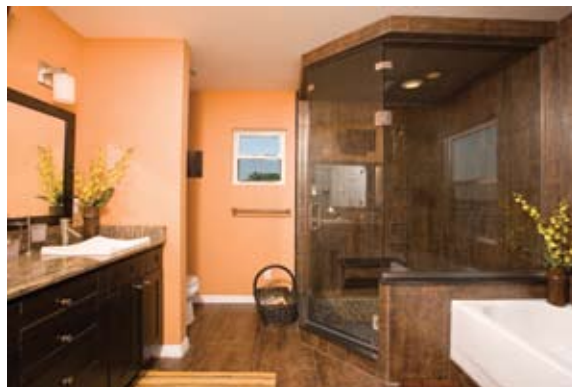

# But That's Another Story

**This two-story, three-bedroom, two-bathroom home was transformed into a three-story, four-bedroom, four-bathroom home. West Coast Remodelers** used an existing 432-square-foot, second-story porch to expand the family room and add a bathroom that's accessible from the pool via spiral stairs. Directly above the transformed porch, a third floor was added to serve as a new master suite. That allows the homeowners, who

sometimes work night shifts, to sleep during the day removed from the noise and hub-bub of a busy home. The former master bed-

room became a child's bedroom with a private bathroom while the master bathroom was decked out with high-end Kohler fixtures and oversized tile set in a staggered pattern. The walk-in steam shower features an all-glass enclosure, a music system, a rain showerhead, body sprays and black pebble stone that "massages" your feet. The new third-floor balcony, with glass railings and decorative ceramic tile, boasts beautiful views of Weedon Isle and Tampa Bay.